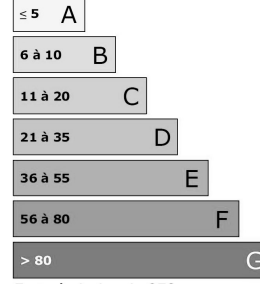

Unit : kWhEP/sqm.year

Faible émission de GES